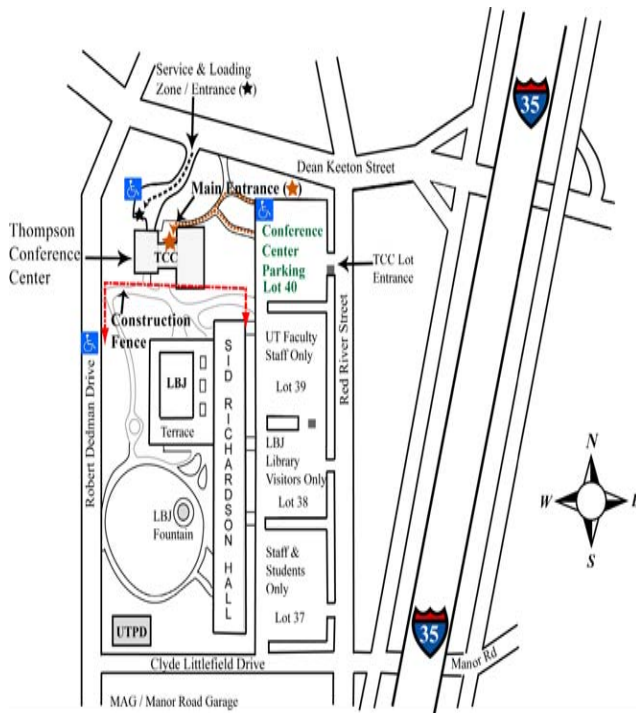

Directions to the TCC

Traveling South on IH-35

- Take the 32nd St. exit and turn right at the light.
- Travel west 1 block on 32nd St. to Red River.
- Turn left and travel south on Red River to the first light (Red River and 26th/Dean Keeton St).
- Proceed through the intersection and turn right into the first parking lot (Lot 40).

Traveling North on IH-35

- Take the 32nd St. exit and turn left at the light.
- Travel west 1 block on 32nd St. to Red River.
- Turn left and travel south on Red River to the first light (Red River and 26th/Dean Keeton St).
- Proceed through the intersection and turn right into the first parking lot (Lot 40).