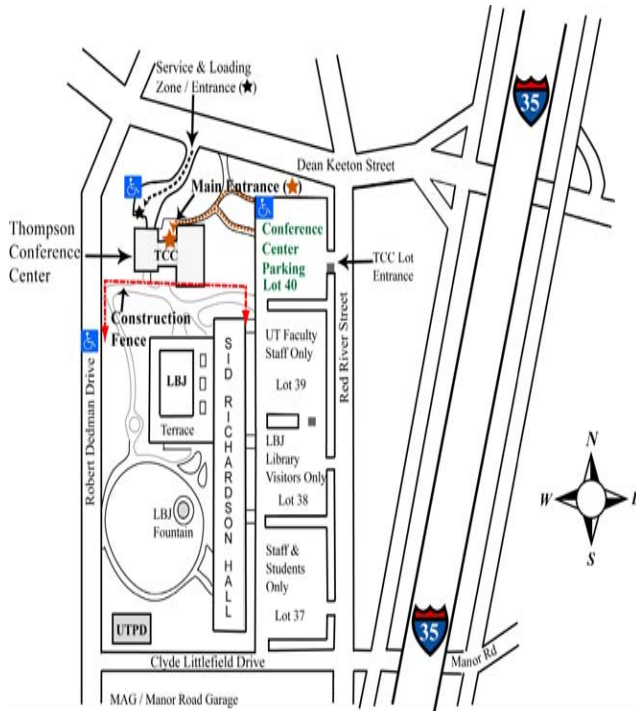

Directions to the TCC

Traveling South on IH-35

- Take the 32nd St. exit and turn right at the light.
- Travel west 1 block on 32nd St. to Red River.
- Turn left and travel south on Red River to the first light (Red River and 26th/Dean Keeton St).
- Proceed through the intersection and turn right into the first parking lot (Lot 40).

Traveling North on IH-35

- Take the 32nd St. exit and turn left at the light.
- Travel west 1 block on 32nd St. to Red River.
- Turn left and travel south on Red River to the first light (Red River and 26th/Dean Keeton St).
- Proceed through the intersection and turn right into the first parking lot (Lot 40).